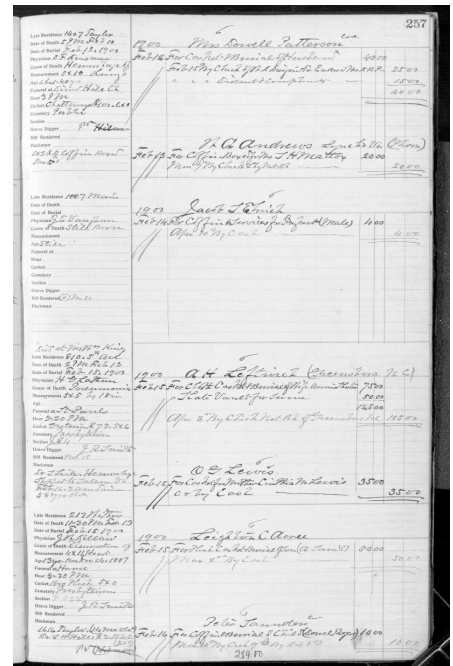

https://www.gravegarden.org/diuguid-records/acree-d1225706/

A. Saml. (son of Leighton C.) Acree

ID Number: D1225706

Record Details

Alternate Name:
 Attributed Race:
 Improved Race:
 Account Holder: Leighton C. Acree
 Charges Paid By:
 Cause of Death:

Burial & Undertaking

Burial Date: 1900.02.15
 Place of Interment: Presbyterian Cemetery
 Confirmation Source for Interment:
 Gravedigger: