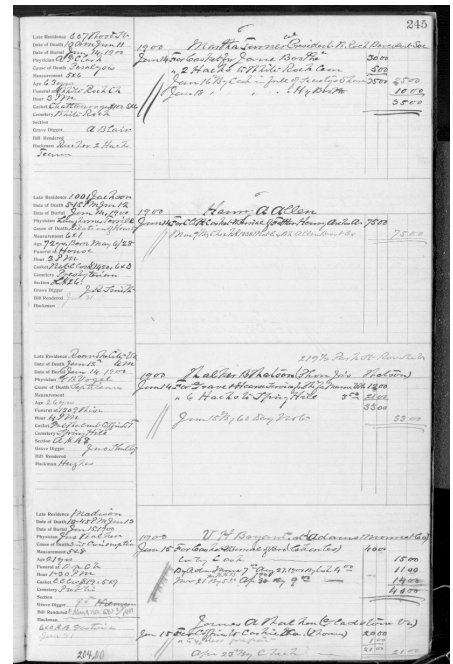

<https://www.gravegarden.org/diuguid-records/allen-d1224502/>

Henry Archer (father of Henry A.) Allen

ID Number: D1224502

Record Details

Alternate Name:
 Attributed Race:
 Improved Race:
 Account Holder: Henry A. Allen
 Charges Paid By:
 Cause of Death:

Burial & Undertaking

Burial Date: 1900.01.14
 Place of Interment: Presbyterian Cemetery
 Confirmation Source for Interment:
 Gravedigger: