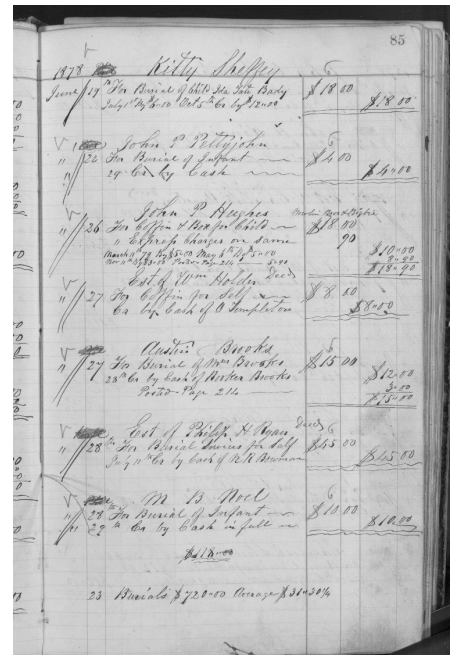

https://www.gravegarden.org/diuguid-records/bady-d0808501/

Child of Ida Tate Bady

ID Number: D0808501

Record Details

Alternate Name: Beatty? Batty? Beaty?
 Attributed Race:
 Improved Race: black
 Account Holder: Kitty Sheffey
 Charges Paid By:
 Cause of Death:

Burial & Undertaking

Burial Date: 1878.06.19
 Place of Interment:
 Confirmation Source for Interment:
 Gravedigger: Phil