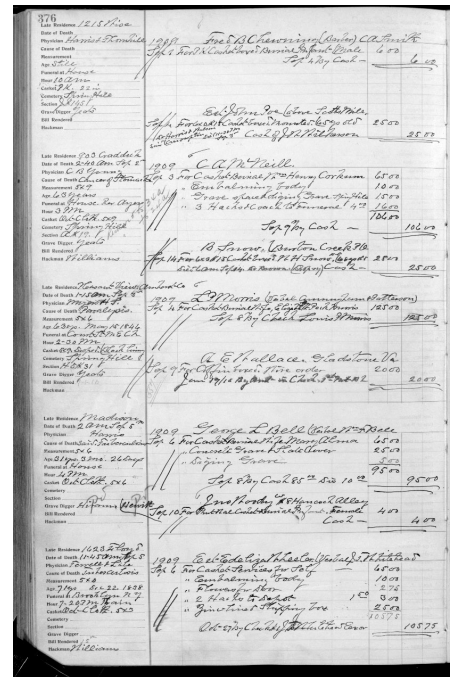

<https://www.gravegarden.org/diuguid-records/bell-d1537607/>

# Mary Alma (wife of George L.) Bell

ID Number: D1537607

## Record Details

Alternate Name:  
 Attributed Race:  
 Improved Race:  
 Account Holder: George L. Bell, verbal [order of] Wm. F. Bell  
 Charges Paid By:  
 Cause of Death:

## Burial & Undertaking

Burial Date: 1909.09.06  
 Place of Interment:  
 Confirmation Source for Interment:  
 Gravedigger: