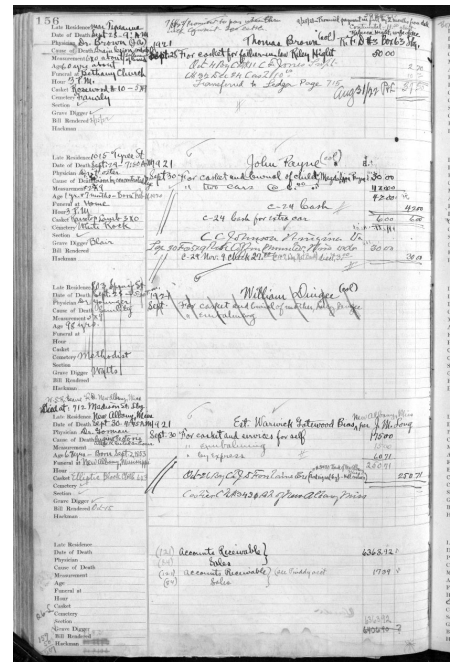

## Record Details

Alternate Name:

Attributed Race:

Improved Race:

Account Holder: Estate of Warwick Gatewood Bias, New Albany, Mississippi; per J. M. Long

Charges Paid By:

Cause of Death:

## Burial & Undertaking

Burial Date: 1921.00.00

Place of Interment:

Confirmation Source for Interment:

Gravedigger: