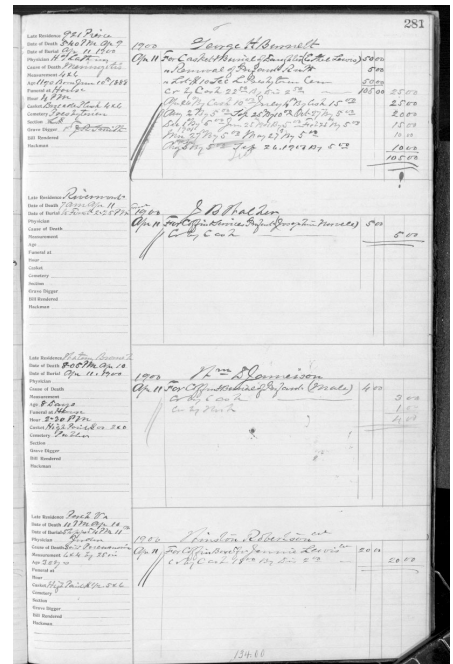

<https://www.gravegarden.org/diuguid-records/burnett-d1228101/>

# Ethel Lewis (daughter of George H.) Burnett

ID Number: D1228101

## Record Details

Alternate Name:  
 Attributed Race:  
 Improved Race:  
 Account Holder: George H. Burnett  
 Charges Paid By:  
 Cause of Death:

## Burial & Undertaking

Burial Date: 1900.04.11  
 Place of Interment: Presbyterian Cemetery  
 Confirmation Source for Interment:  
 Gravedigger: