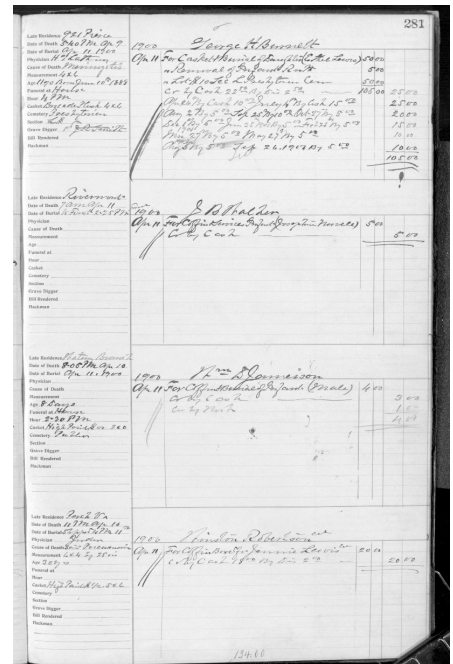

<https://www.gravegarden.org/diuguid-records/burnett-d1228101/>

Ethel Lewis (daughter of George H.) Burnett

ID Number: D1228101

Record Details

Alternate Name:
 Attributed Race:
 Improved Race:
 Account Holder: George H. Burnett
 Charges Paid By:
 Cause of Death:

Burial & Undertaking

Burial Date: 1900.04.11
 Place of Interment: Presbyterian Cemetery
 Confirmation Source for Interment:
 Gravedigger: