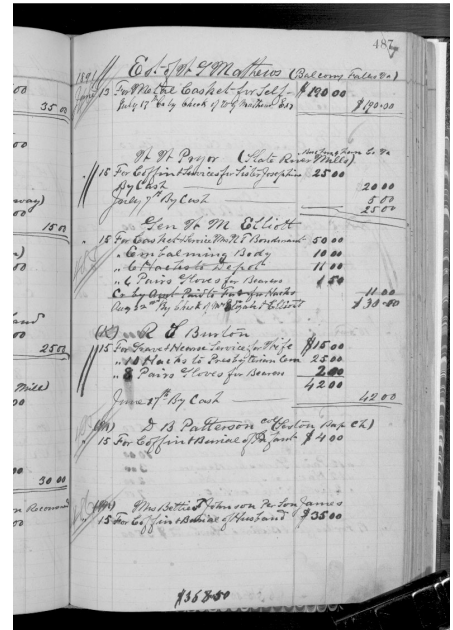

<https://www.gravegarden.org/diuguid-records/burton-d0948704/>

Wife of R. E. Burton

ID Number: D0948704

Record Details

Alternate Name:
 Attributed Race:
 Improved Race:
 Account Holder: R. E.? Burton
 Charges Paid By:
 Cause of Death:

Burial & Undertaking

Burial Date: 1891.06.15
 Place of Interment: Presbyterian Cemetery
 Confirmation Source for Interment: see entry
 Gravedigger: K