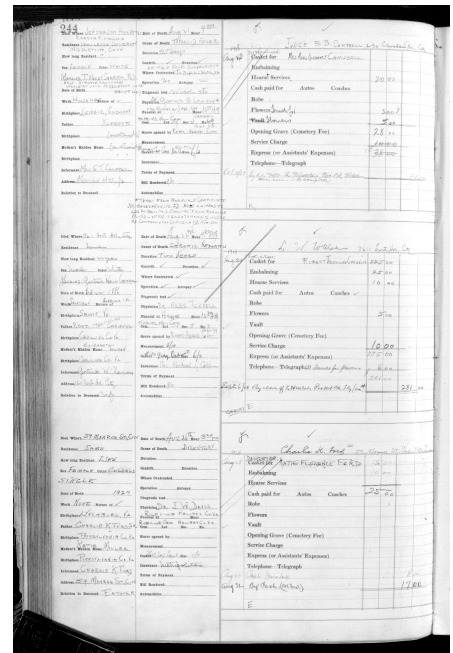

<https://www.gravegarden.org/diuguid-records/campbell-d2124401/>

Annie Klements Campbell

ID Number: D2124401

Record Details

Alternate Name:
 Attributed Race:
 Improved Race:
 Account Holder: Judge B. B. Campbell, 230 Cleveland Avenue, Lynchburg
 Charges Paid By:
 Cause of Death:

Burial & Undertaking

Burial Date: 1928.00.00
 Place of Interment:
 Confirmation Source for Interment:
 Gravedigger: