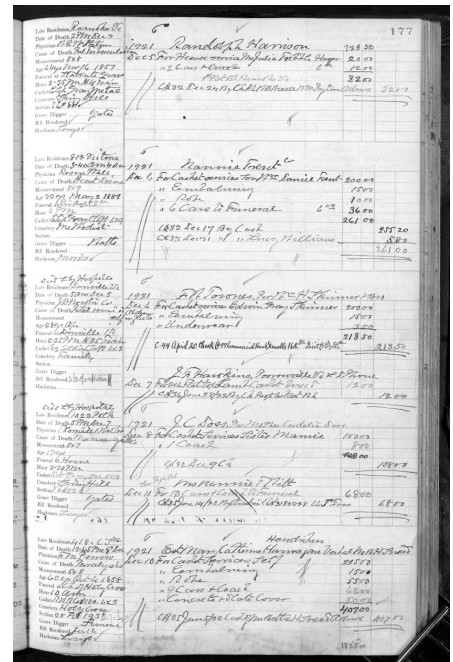

<https://www.gravegarden.org/diuguid-records/cars-and-coach-d1917706/>

cars and coach

ID Number: D1917706

Record Details

Alternate Name:
 Attributed Race:
 Improved Race:
 Account Holder: Mrs. Nannie T. Witt
 Charges Paid By:
 Cause of Death:

Burial & Undertaking

Burial Date: 1921.00.00
 Place of Interment:
 Confirmation Source for Interment:
 Gravedigger:

Notes

See entry on page 161