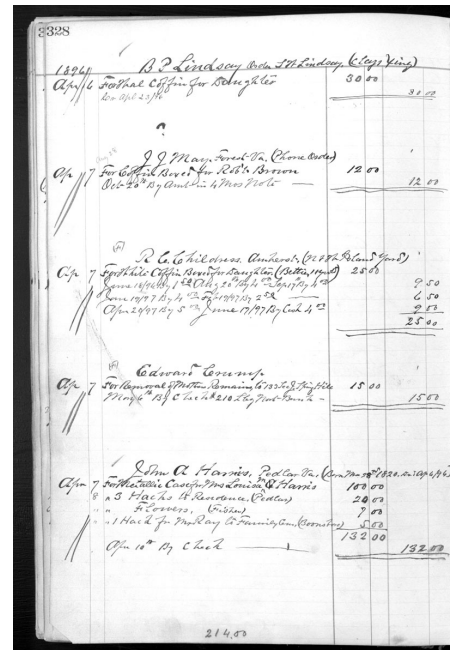

<https://www.gravegarden.org/diuguid-records/childress-d1032803/>

Bettie (daughter of R. C.) Childress

ID Number: D1032803

Record Details

Alternate Name:
 Attributed Race:
 Improved Race:
 Account Holder: R. C. Childress, Amherst, N. & W. Island Yard
 Charges Paid By:
 Cause of Death:

Burial & Undertaking

Burial Date: 1896.04.07
 Place of Interment:
 Confirmation Source for Interment:
 Gravedigger: