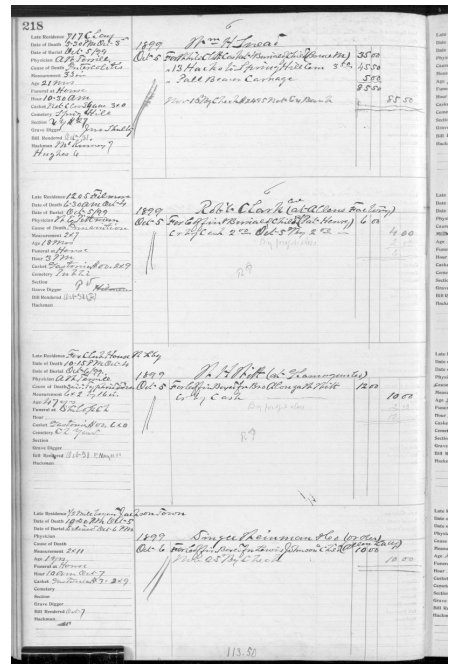

# Pat Henry (child of Robt.) Clark

ID Number: D1221802

## Record Details

Alternate Name:

Attributed Race: colored

Improved Race:

Account Holder: Robt. Clark (col), at Allen's Factory

Charges Paid By:

Cause of Death:

## Burial & Undertaking

Burial Date: 1899.10.05

Place of Interment: Old City Cemetery

Confirmation Source for Interment:

Gravedigger: