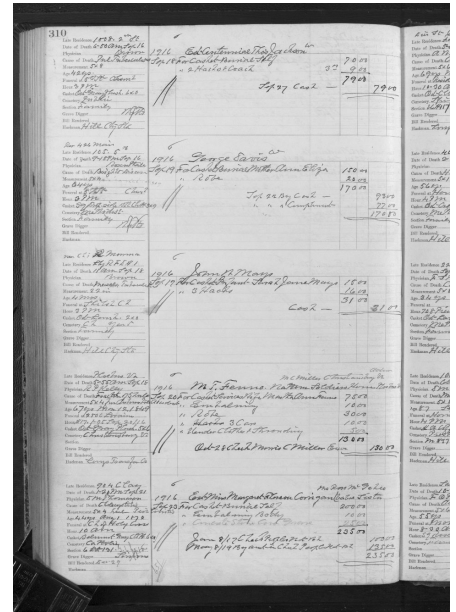

<https://www.gravegarden.org/diuguid-records/corrigan-d1731005/>

Margaret Florence (Miss) (self) Corrigan

ID Number: D1731005

Record Details

Alternate Name:

Attributed Race:

Improved Race:

Account Holder: Estate of Miss Margaret Florence
Corrigan, Rose McGehee

Charges Paid By:

Cause of Death:

Burial & Undertaking

Burial Date: 1916.00.00

Place of Interment:

Confirmation Source for Interment:

Gravedigger: