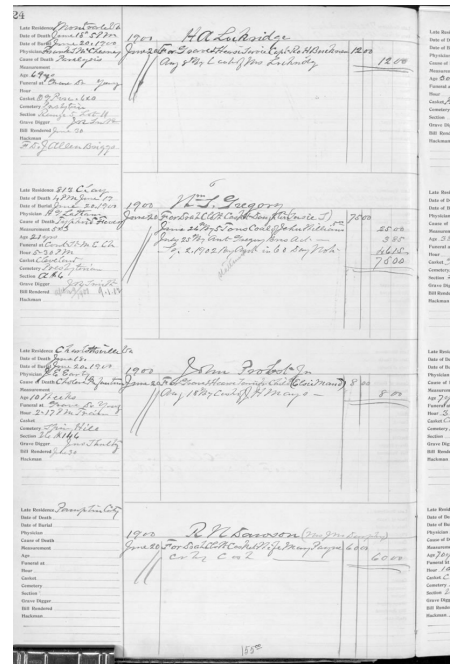

# Mary Payne (wife of R. N.) Dawson (or Payne?)

ID Number: D1302404

## Record Details

Alternate Name:

Attributed Race:

Improved Race:

Account Holder: R. N. Dawson, Mrs. Jno. Durphy

Charges Paid By:

Cause of Death:

## Burial & Undertaking

Burial Date: 1900.06.20

Place of Interment: none given

Confirmation Source for Interment:

Gravedigger: