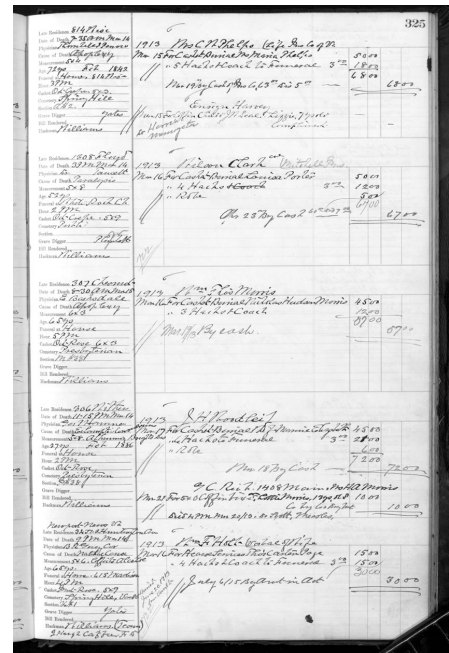

https://www.gravegarden.org/diuguid-records/deal-d1632502/

Daughter of J. W., Lizzie Deal

ID Number: D1632502

Record Details

Alternate Name:
 Attributed Race:
 Improved Race:
 Account Holder: Ensign Harvey
 Charges Paid By:
 Cause of Death:

Burial & Undertaking

Burial Date: 1913.00.00
 Place of Interment:
 Confirmation Source for Interment:
 Gravedigger: