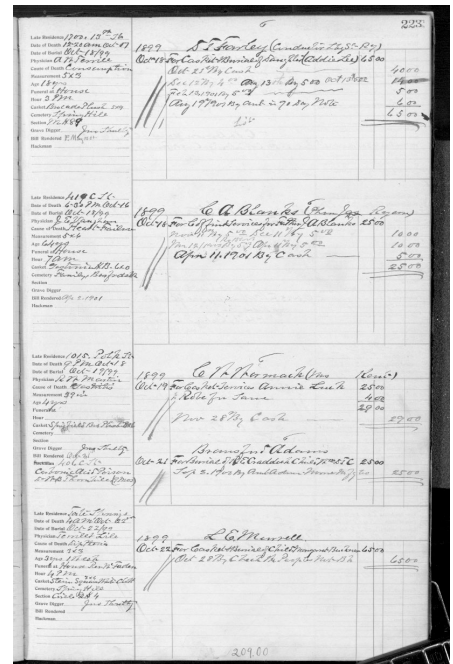

<https://www.gravegarden.org/diuguid-records/farley-d1222301/>

Addie Lee (daughter of D. T.) Farley

ID Number: D1222301

Record Details

Alternate Name:

Attributed Race:

Improved Race:

Account Holder: D. T. Farley, conductor for Lynchburg Street Railway

Charges Paid By:

Cause of Death:

Burial & Undertaking

Burial Date: 1899.10.18

Place of Interment: Spring Hill Cemetery

Confirmation Source for Interment:

Gravedigger: