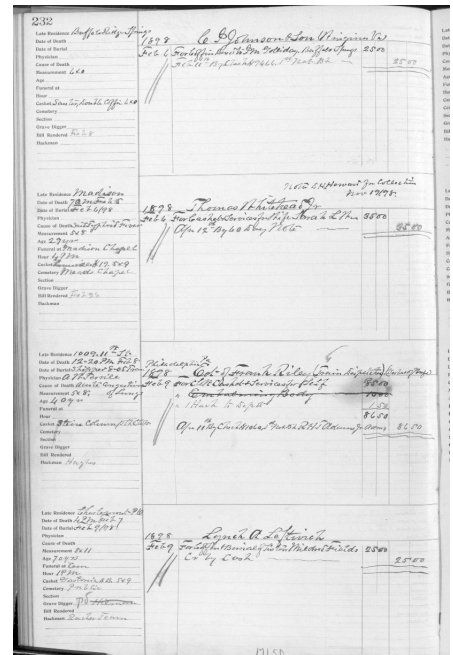

## Record Details

Alternate Name:

Attributed Race:

Improved Race:

Account Holder: Lynch A. Leftwich

Charges Paid By:

Cause of Death:

## Burial & Undertaking

Burial Date: 1898.02.09

Place of Interment: Old City Cemetery

Confirmation Source for Interment:

Gravedigger: