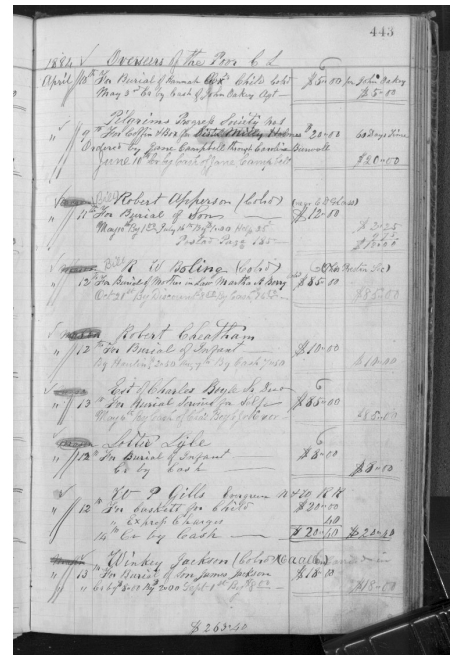

## Record Details

Alternate Name:

Attributed Race:

Improved Race:

Account Holder: W. P. Gills, Evergreen; Norfolk & Western Railroad

Charges Paid By:

Cause of Death:

## Burial & Undertaking

Burial Date: 1884.04.12

Place of Interment:

Confirmation Source for Interment:

Gravedigger: