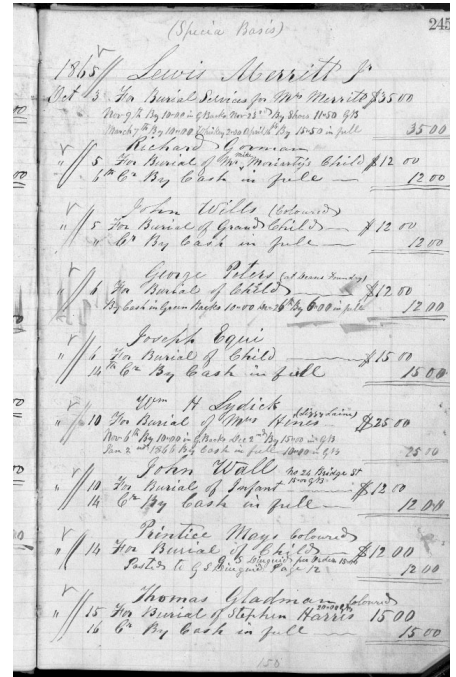

<https://www.gravegarden.org/diuguid-records/hines-laine-d0724506/>

Mrs. (Lizzie Laine?) Hines (Laine?)

ID Number: D0724506

Record Details

Alternate Name:
 Attributed Race:
 Improved Race:
 Account Holder: Wm. H. Lydick
 Charges Paid By:
 Cause of Death:

Burial & Undertaking

Burial Date: 1865.10.10
 Place of Interment:
 Confirmation Source for Interment:
 Gravedigger:

Notes

Lizzy Laine; paid with greenbacks