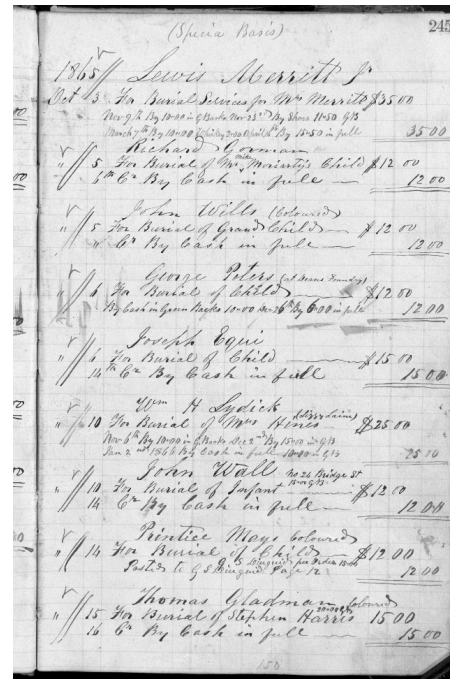

<https://www.gravegarden.org/diuguid-records/hines-laine-d0724506/>

Mrs. (Lizzie Laine?) Hines (Laine?)

ID Number: D0724506

Record Details

Alternate Name:
 Attributed Race:
 Improved Race:
 Account Holder: Wm. H. Lydick
 Charges Paid By:
 Cause of Death:

Burial & Undertaking

Burial Date: 1865.10.10
 Place of Interment:
 Confirmation Source for Interment:
 Gravedigger:

Notes

Lizzy Laine; paid with greenbacks