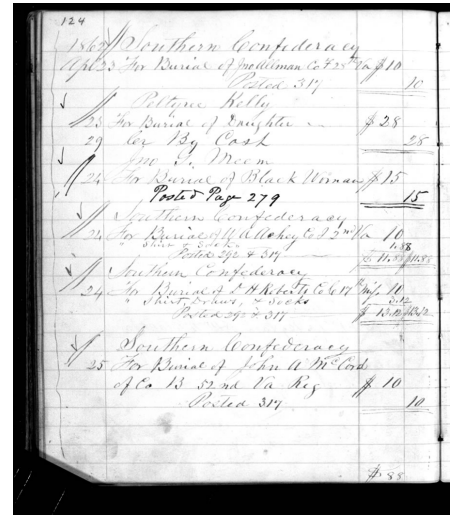

<https://www.gravegarden.org/diuguid-records/kelly-d0512402/>

# Daughter of Peltzyree Kelly

ID Number: D0512402

## Record Details

Alternate Name: Rosalie Lee V. Kelly  
Attributed Race:  
Improved Race:  
Account Holder: Peltzyree Kelly  
Charges Paid By:  
Cause of Death:

## Burial & Undertaking

Burial Date: 1862.04.23  
Place of Interment: Old City Cemetery  
Confirmation Source for Interment: gravemarker  
Gravedigger: