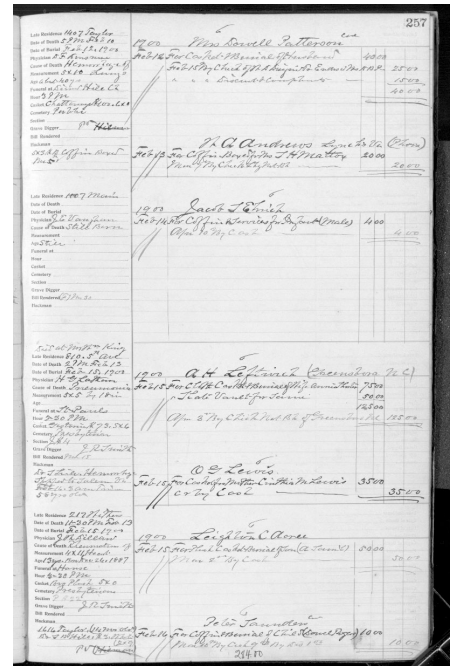

https://www.gravegarden.org/diuguid-records/leftwich-d1225704/

Annie Shaster? (Shoster?) (wife of A. H.) Leftwich

ID Number: D1225704

Record Details

Alternate Name:

Attributed Race:

Improved Race:

Account Holder: A. H. Leftwich, Greensboro, North Carolina

Charges Paid By:

Cause of Death:

Burial & Undertaking

Burial Date: 1900.02.15

Place of Interment: Presbyterian Cemetery

Confirmation Source for Interment:

Gravedigger: