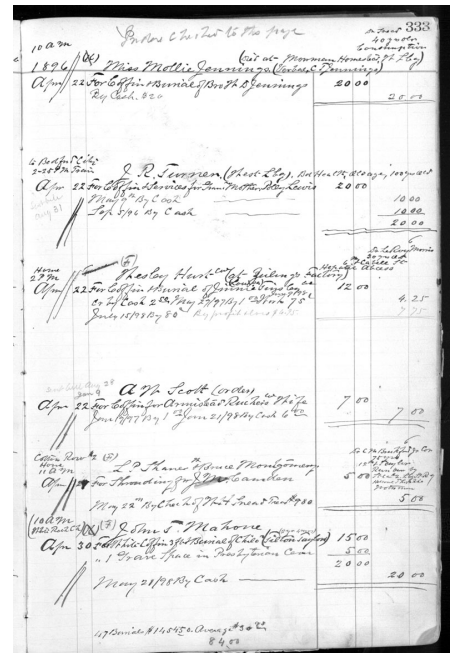

https://www.gravegarden.org/diuguid-records/lewis-d1033302/

## Record Details

Alternate Name:  
 Attributed Race:  
 Improved Race:  
 Account Holder: J. R. Turner, West Lynchburg  
 Charges Paid By:  
 Cause of Death: old age

## Burial & Undertaking

Burial Date: 1896.04.22  
 Place of Interment:  
 Confirmation Source for Interment:  
 Gravedigger: