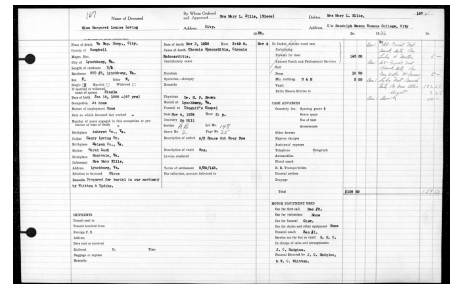

https://www.gravegarden.org/diuguid-records/loving-d2816701/

Margaret Louise (Miss) Loving

ID Number: D2816701

Record Details

Alternate Name:

Attributed Race:

Improved Race:

Account Holder: Mrs. Mary L. Ellis (niece)

Charges Paid By:

Cause of Death:

Burial & Undertaking

Burial Date: 1936.00.00

Place of Interment:

Confirmation Source for Interment:

Gravedigger: