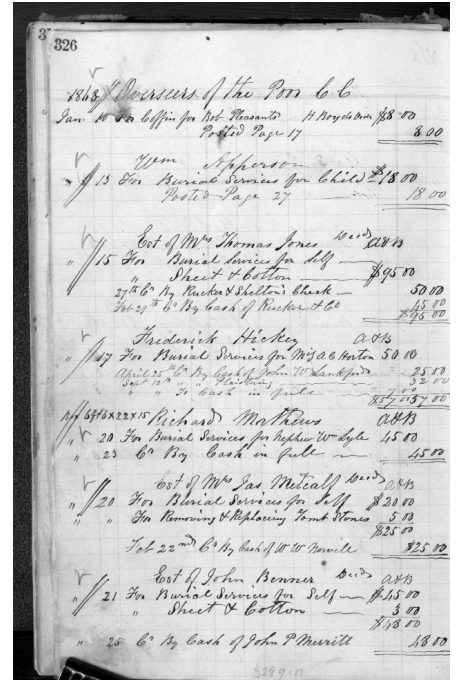

<https://www.gravegarden.org/diuguid-records/lyle-or-mathews-d0732605/>

W. (nephew of Richard Mathews) Lyle (or Mathews?)

ID Number: D0732605

Record Details

Alternate Name:
 Attributed Race:
 Improved Race:
 Account Holder: Richard Mathews
 Charges Paid By:
 Cause of Death:

Burial & Undertaking

Burial Date: 1868.01.20
 Place of Interment:
 Confirmation Source for Interment:
 Gravedigger:

Notes

Box 6'-6" x 22" x 15"; "A & B"