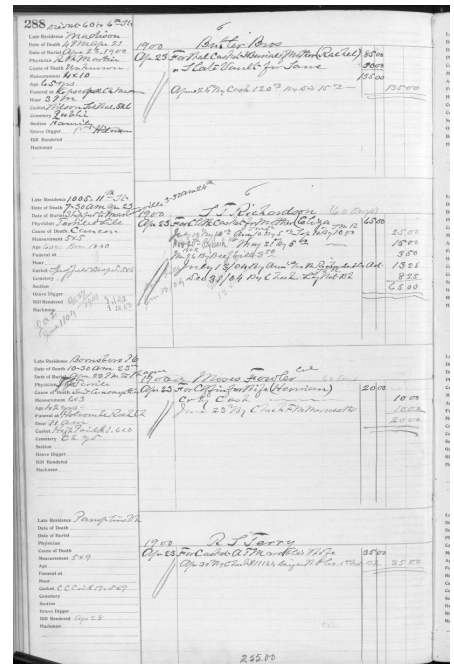

https://www.gravegarden.org/diuguid-records/marable-d1228804/

Wife of A. T. Marable

ID Number: D1228804

Record Details

Alternate Name:
 Attributed Race:
 Improved Race:
 Account Holder: R. S. Terry
 Charges Paid By:
 Cause of Death:

Burial & Undertaking

Burial Date: 1900.04.23
 Place of Interment: none given
 Confirmation Source for Interment:
 Gravedigger: