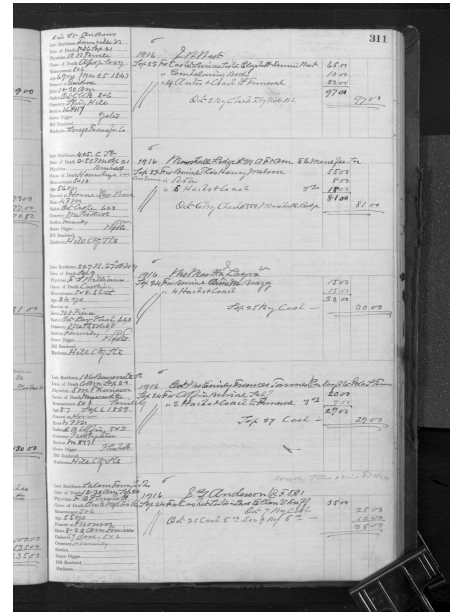

## Record Details

Alternate Name:

Attributed Race:

Improved Race:

Account Holder: Marshall Lodge No. 39, A. F. & A. M.  
[Masons], E. E. Menefee

Charges Paid By:

Cause of Death:

## Burial & Undertaking

Burial Date: 1916.00.00

Place of Interment:

Confirmation Source for Interment:

Gravedigger: