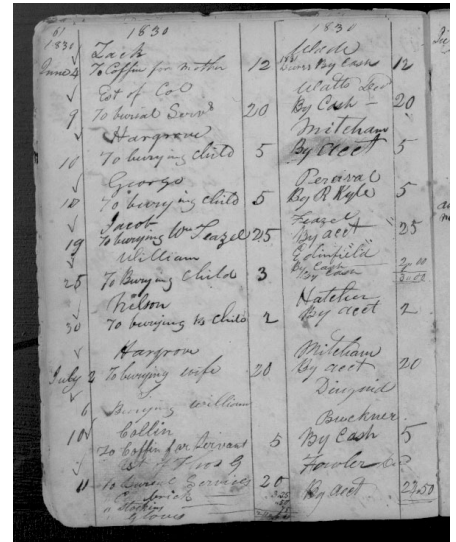

<https://www.gravegarden.org/diuguid-records/mitcham-d0106108/>

Wife of Hargrove Mitcham

ID Number: D0106108

Record Details

Alternate Name:

Attributed Race:

Improved Race:

Account Holder: Hargrove Mitcham

Charges Paid By:

Cause of Death:

Burial & Undertaking

Burial Date: 1830.07.02

Place of Interment:

Confirmation Source for Interment:

Gravedigger: