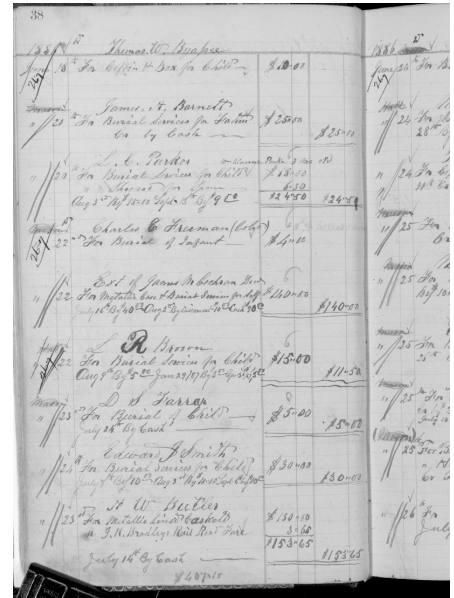

# Wm. Clarence? (child of L. C.) Parker

ID Number: D0903803

## Record Details

Alternate Name:

Attributed Race:

Improved Race:

Account Holder: L. C. Parker

Charges Paid By:

Cause of Death:

## Burial & Undertaking

Burial Date: 1886.06.20

Place of Interment:

Confirmation Source for Interment:

Gravedigger: