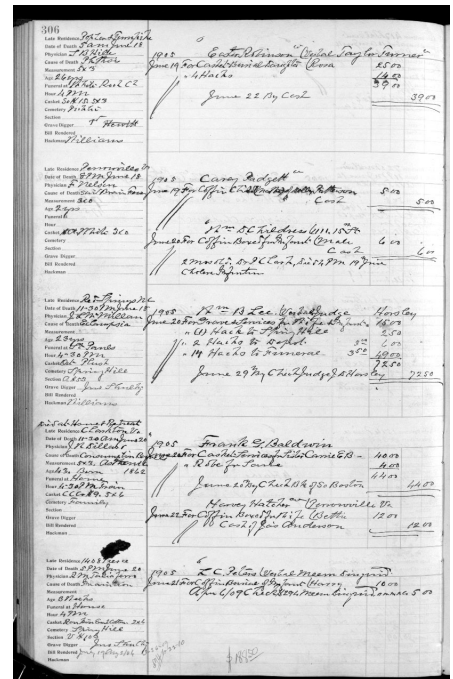

https://www.gravegarden.org/diuguid-records/patterson-d1430602/

Child of Dolly Patterson

ID Number: D1430602

Record Details

Alternate Name:
 Attributed Race: colored
 Improved Race:
 Account Holder: Carey Padgett
 Charges Paid By:
 Cause of Death:

Burial & Undertaking

Burial Date: 1905.00.00
 Place of Interment: none given
 Confirmation Source for Interment:
 Gravedigger: