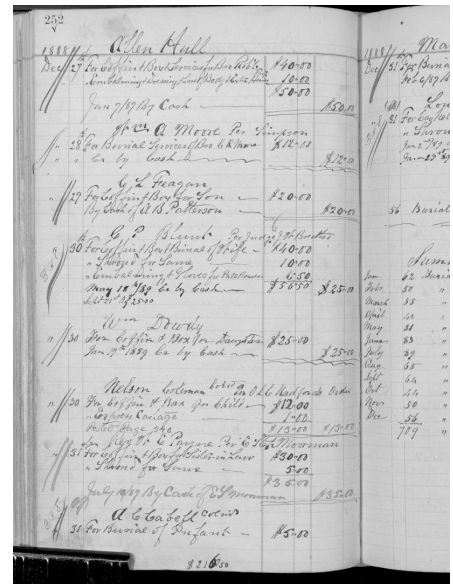

<https://www.gravegarden.org/diuguid-records/payne-d0925207/>

Sister-in-law of Rev. W. E. Payne Payne?

ID Number: D0925207

Record Details

Alternate Name:

Attributed Race:

Improved Race:

Account Holder: Rev. W. E. Payne, per E. Step Moorman

Charges Paid By:

Cause of Death:

Burial & Undertaking

Burial Date: 1888.12.31

Place of Interment:

Confirmation Source for Interment:

Gravedigger: