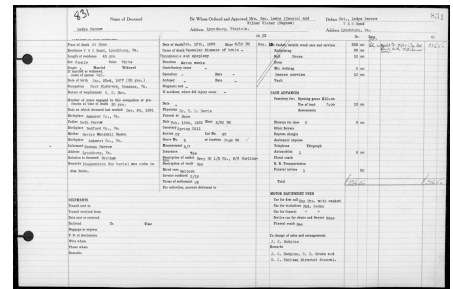

## Record Details

Alternate Name:

Attributed Race:

Improved Race:

Account Holder: Mrs. Geo. Lewis (cousin) & Wilmer Fisher (nephew); estate of Layde Perrow

Charges Paid By:

Cause of Death:

## Burial & Undertaking

Burial Date: 1932.00.00

Place of Interment:

Confirmation Source for Interment:

Gravedigger: