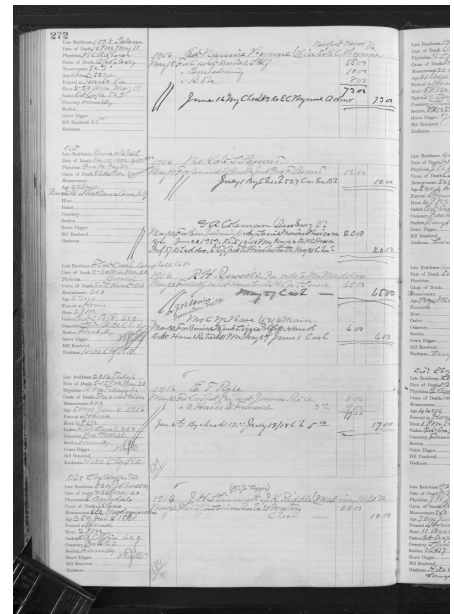

https://www.gravegarden.org/diuguid-records/ponton-d1727207/

Rube V. Ponton

ID Number: D1727207

Record Details

Alternate Name:

Attributed Race:

Improved Race:

Account Holder: J. H. Stinnett; wife Lizzie Stinnett; J. K. Riddle

Charges Paid By:

Cause of Death:

Burial & Undertaking

Burial Date: 1916.00.00

Place of Interment:

Confirmation Source for Interment:

Gravedigger: