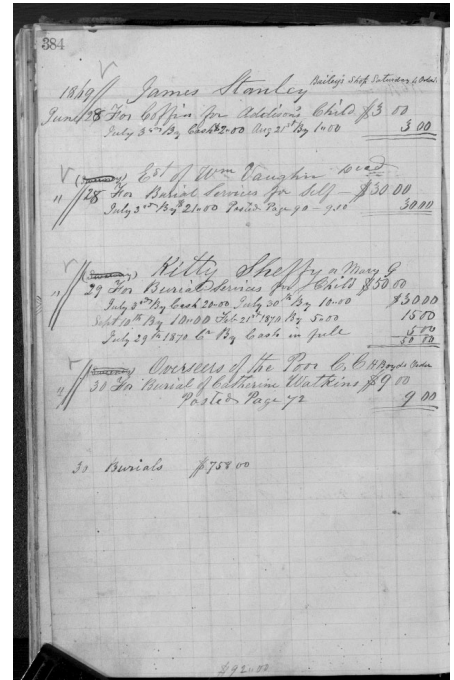

## Record Details

Alternate Name: Sheffey

Attributed Race:

Improved Race: black

Account Holder: Kitty Sheffy or Mary G. [Sheffey]

Charges Paid By:

Cause of Death:

## Burial & Undertaking

Burial Date: 1869.06.29

Place of Interment:

Confirmation Source for Interment:

Gravedigger: Sweeney