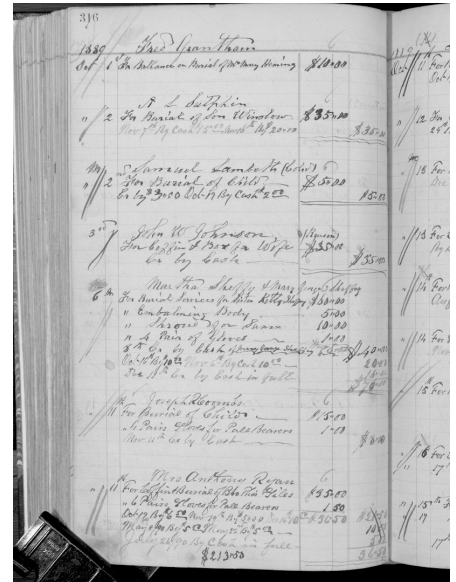

<https://www.gravegarden.org/diuguid-records/sheffy-d0931605/>

Kitty (sister of Martha & Mary) Sheffy

ID Number: D0931605

Record Details

Alternate Name:

Attributed Race:

Improved Race: black

Account Holder: Martha Sheffy & Mary George Sheffy

Charges Paid By:

Cause of Death:

Burial & Undertaking

Burial Date: 1889.10.06

Place of Interment: Old City Cemetery

Confirmation Source for Interment: Superintendent/Gravedigger

Gravedigger: Marks