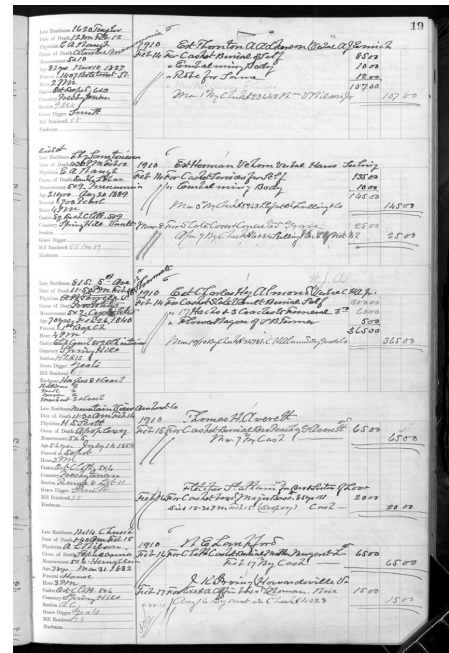

https://www.gravegarden.org/diuguid-records/slate-cover-and-concreted-grave-d1601902b/

# slate cover and concreted grave

ID Number: D1601902b

## Record Details

Alternate Name:  
 Attributed Race:  
 Improved Race:  
 Account Holder: Estate of Herman Vehorn, Hans Suling [Suhling]  
 Charges Paid By:  
 Cause of Death:

## Burial & Undertaking

Burial Date: 1910.03.08  
 Place of Interment: Spring Hill Cemetery  
 Confirmation Source for Interment:  
 Gravedigger: