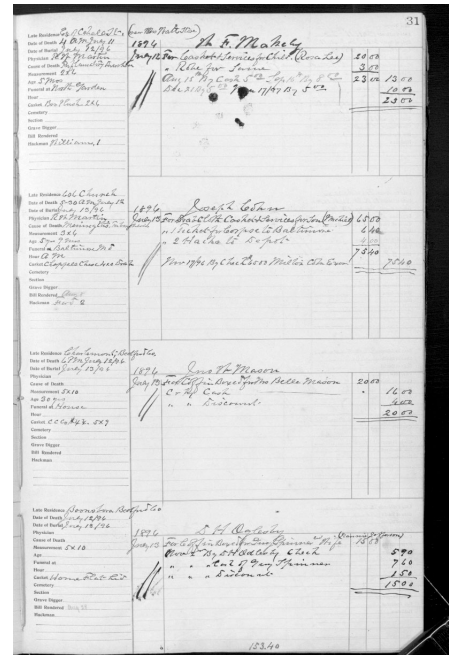

<https://www.gravegarden.org/diuguid-records/spinner-or-jefferson-d1103104/>

# Nannie Jefferson (wife of Guy) Spinner or Jefferson

ID Number: D1103104

## Record Details

Alternate Name:  
 Attributed Race: colored  
 Improved Race:  
 Account Holder: D. H. Oglesby  
 Charges Paid By:  
 Cause of Death:

## Burial & Undertaking

Burial Date: 1896.07.13  
 Place of Interment: none given  
 Confirmation Source for Interment:  
 Gravedigger: