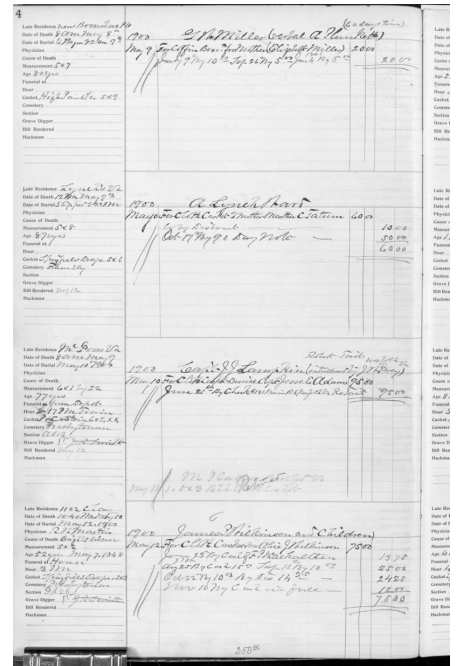

https://www.gravegarden.org/diuguid-records/tatum-d1300402/

Martha C. (grandmother of A. Lynch Ward) Tatum

ID Number: D1300402

Record Details

Alternate Name:
 Attributed Race:
 Improved Race:
 Account Holder: A. Lynch Ward
 Charges Paid By:
 Cause of Death:

Burial & Undertaking

Burial Date: 1900.05.10
 Place of Interment: Family
 Confirmation Source for Interment:
 Gravedigger: