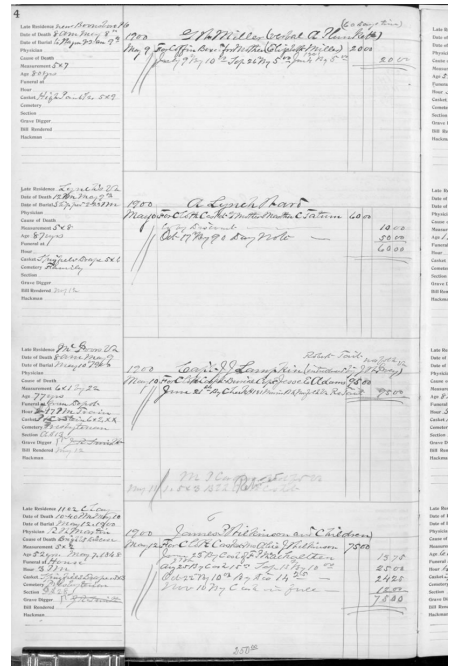

https://www.gravegarden.org/diuguid-records/tatum-d1300402/

Martha C. (grandmother of A. Lynch Ward) Tatum

ID Number: D1300402

Record Details

Alternate Name:
 Attributed Race:
 Improved Race:
 Account Holder: A. Lynch Ward
 Charges Paid By:
 Cause of Death:

Burial & Undertaking

Burial Date: 1900.05.10
 Place of Interment: Family
 Confirmation Source for Interment:
 Gravedigger: