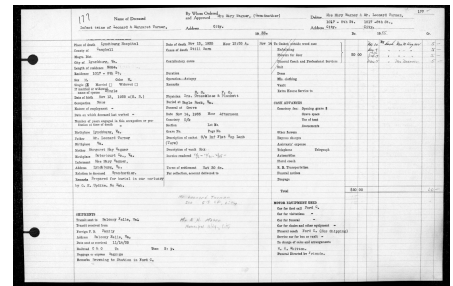

## Record Details

Alternate Name:

Attributed Race:

Improved Race:

Account Holder: Mrs. Mary Wagner (grandmother); Mr. Leonard Turner

Charges Paid By:

Cause of Death:

## Burial & Undertaking

Burial Date: 1935.00.00

Place of Interment:

Confirmation Source for Interment:

Gravedigger: