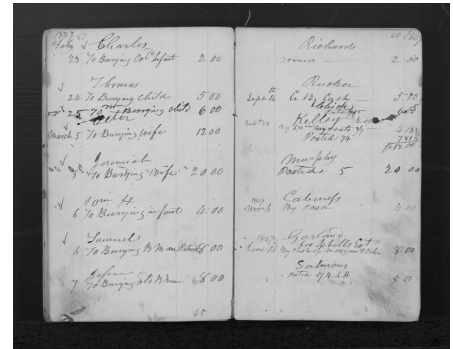

## Record Details

Alternate Name:

Attributed Race: black

Improved Race:

Account Holder: Samuel Garland for Isbell's estate

Charges Paid By: Morgan & Oiler [Oyler]

Cause of Death:

## Burial & Undertaking

Burial Date: 1847.03.06

Place of Interment:

Confirmation Source for Interment:

Gravedigger: