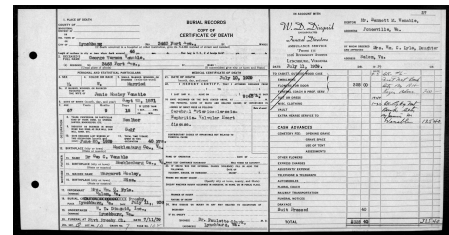

https://www.gravegarden.org/diuguid-records/venable-d3102701/

George Vernon Venable

ID Number: D3102701

Record Details

Alternate Name:
 Attributed Race:
 Improved Race:
 Account Holder: Mr. Bennett M. Venable; Mrs. Wm. C. Lyle (daughter)
 Charges Paid By:
 Cause of Death:

Burial & Undertaking

Burial Date: 1939.00.00
 Place of Interment:
 Confirmation Source for Interment:
 Gravedigger: