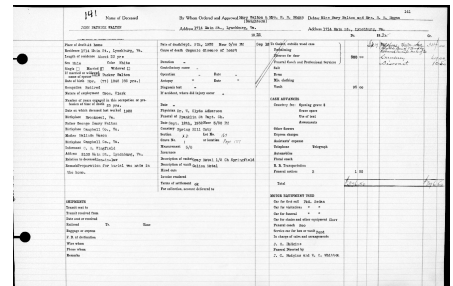

## Record Details

Alternate Name:

Attributed Race:

Improved Race:

Account Holder: Mary Walton & Mrs. R. R. Hogan (daughters)

Charges Paid By:

Cause of Death:

## Burial & Undertaking

Burial Date: 1932.00.00

Place of Interment:

Confirmation Source for Interment:

Gravedigger: