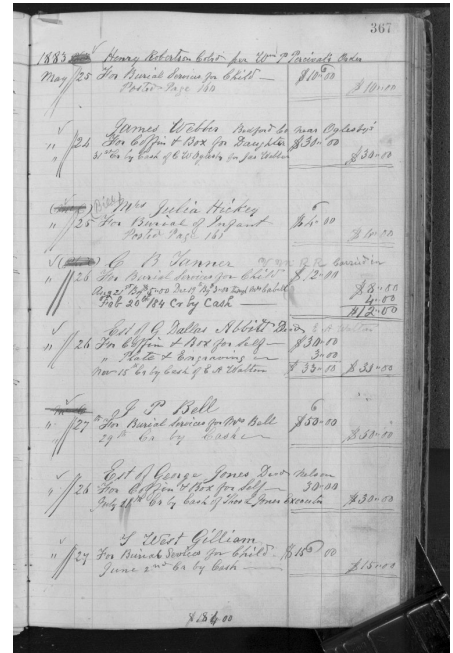

## Record Details

Alternate Name:

Attributed Race:

Improved Race:

Account Holder: James Webber; Bedford County, near Oglesby's

Charges Paid By: C. W. Oglesby for Jas. Webber

Cause of Death:

## Burial & Undertaking

Burial Date: 1883.05.24

Place of Interment:

Confirmation Source for Interment:

Gravedigger: