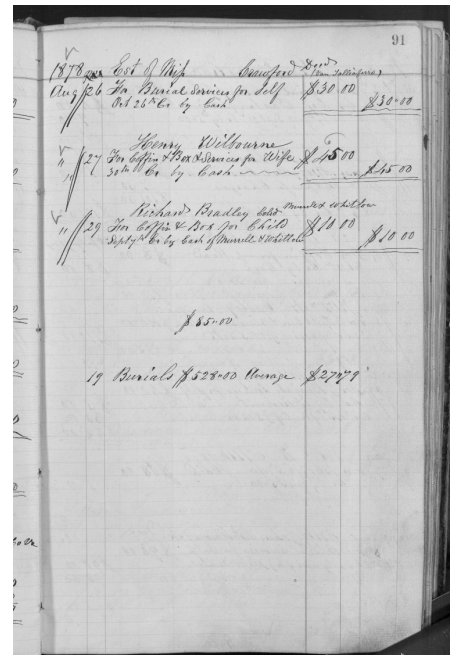

<https://www.gravegarden.org/diuguid-records/wilbourne-d0809102/>

Wife of Henry Wilbourne

ID Number: D0809102

Record Details

Alternate Name:

Attributed Race:

Improved Race:

Account Holder: Henry Wilbourne

Charges Paid By:

Cause of Death:

Burial & Undertaking

Burial Date: 1878.08.27

Place of Interment:

Confirmation Source for Interment:

Gravedigger: