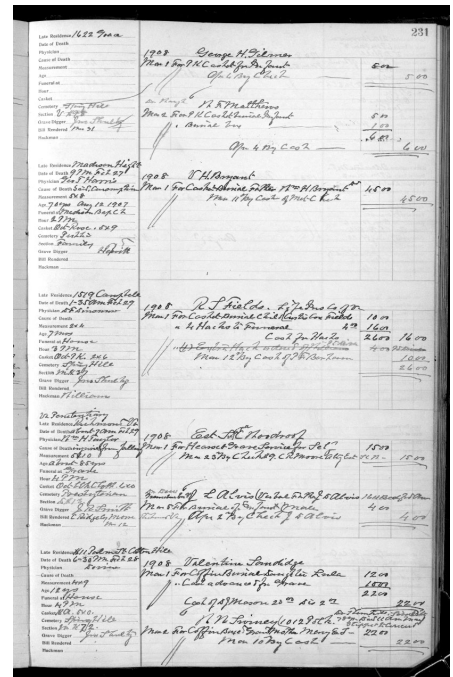

https://www.gravegarden.org/diuguid-records/woodroof-d1523105/

Supra C. (self) Woodroof

ID Number: D1523105

Record Details

Alternate Name: Supro C. Woodruff

Attributed Race:

Improved Race:

Account Holder: Estate of Supra C. Woodroof

Charges Paid By:

Cause of Death:

Burial & Undertaking

Burial Date: 1908.00.00

Place of Interment:

Confirmation Source for Interment:

Gravedigger: