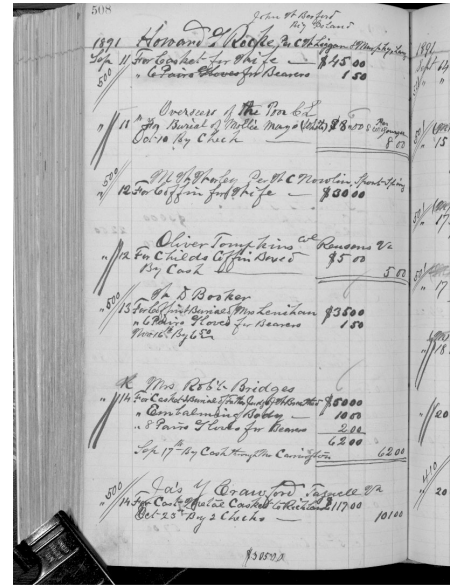

<https://www.gravegarden.org/diuguid-records/worley-d0950803/>

Wife of M. W. Worley

ID Number: D0950803

Record Details

Alternate Name:

Attributed Race:

Improved Race:

Account Holder: M. W. Worley, per W. C. Nowlin, Spout Spring

Charges Paid By:

Cause of Death:

Burial & Undertaking

Burial Date: 1891.09.12

Place of Interment:

Confirmation Source for Interment:

Gravedigger: